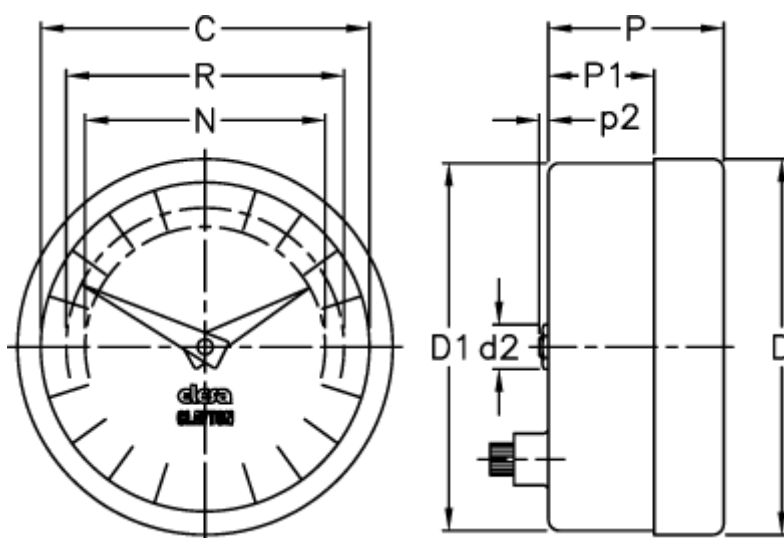

Article number: 2307024351

Description: E+G Positive drive indicator
PA02-0008-D

Measures

C = 60

R = 51

D = 68.4

D1 = 67.0

d2 = 8

N = 44

P = 32

P1 = 19.3

p2 = 1.0